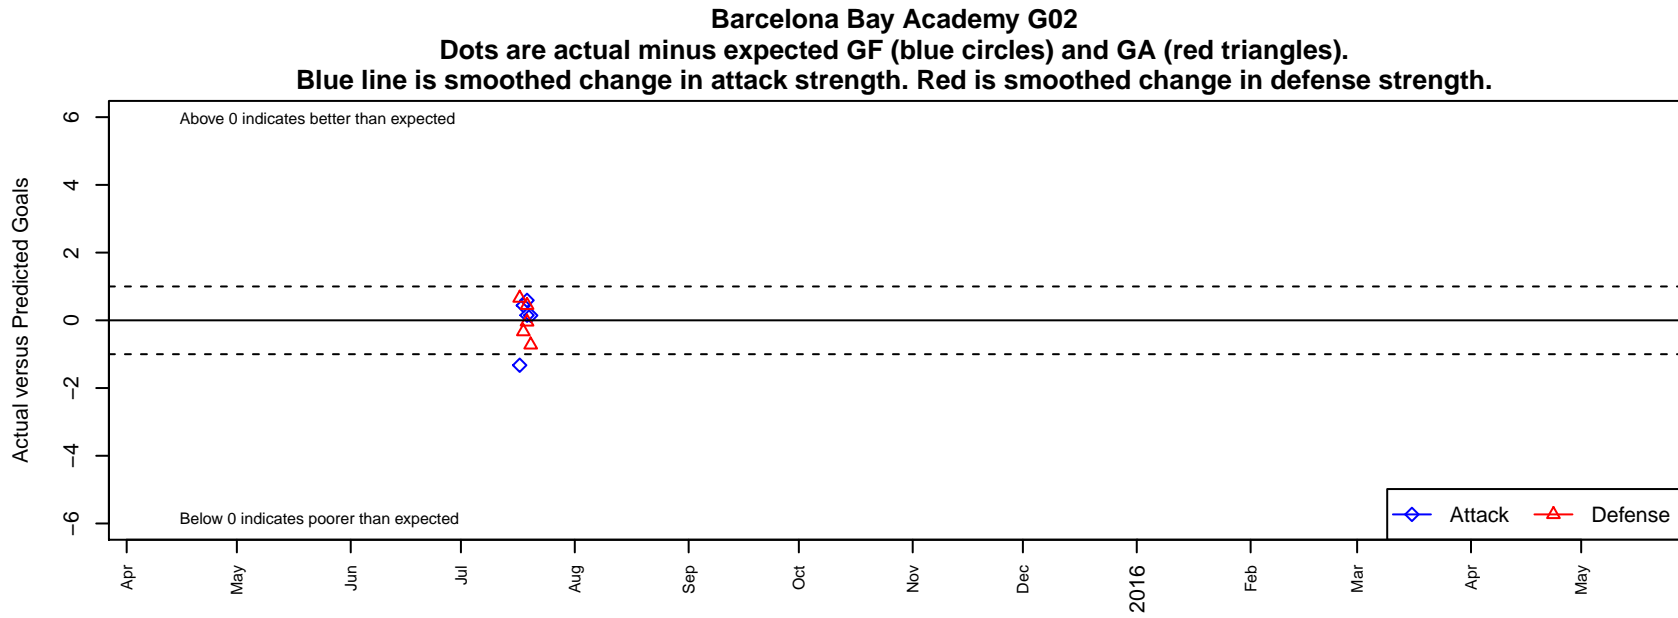

Barcelona Bay Academy G02

, CAN
G02 total strength=1432
attack=10.83 defense=7.36

alt names used: BARCELONA BAY AREA ACADEMY 02G (CAI
Venues played: 2015 Nike Crossfire Challenge Super Group U'

date	home		away		venue	pred.home	pred.away
2015-07-20	Mustang Fusion G02	2	Barcelona Bay Academy G02	1	2015 Nike Crossfire Challenge Super Grou	1.28	0.86
2015-07-19	Barcelona Bay Academy G02	6	FC Spokane Black G02	0	2015 Nike Crossfire Challenge Super Grou	5.41	0.45
2015-07-19	Barcelona Bay Academy G02	2	WPFC A G02	1	2015 Nike Crossfire Challenge Super Grou	1.85	0.95
2015-07-18	Barcelona Bay Academy G02	3	NW United Premier G02	1	2015 Nike Crossfire Challenge Super Grou	2.56	0.67
2015-07-17	Barcelona Bay Academy G02	1	Crossfire Premier S Crum G02	0	2015 Nike Crossfire Challenge Super Grou	2.33	0.66